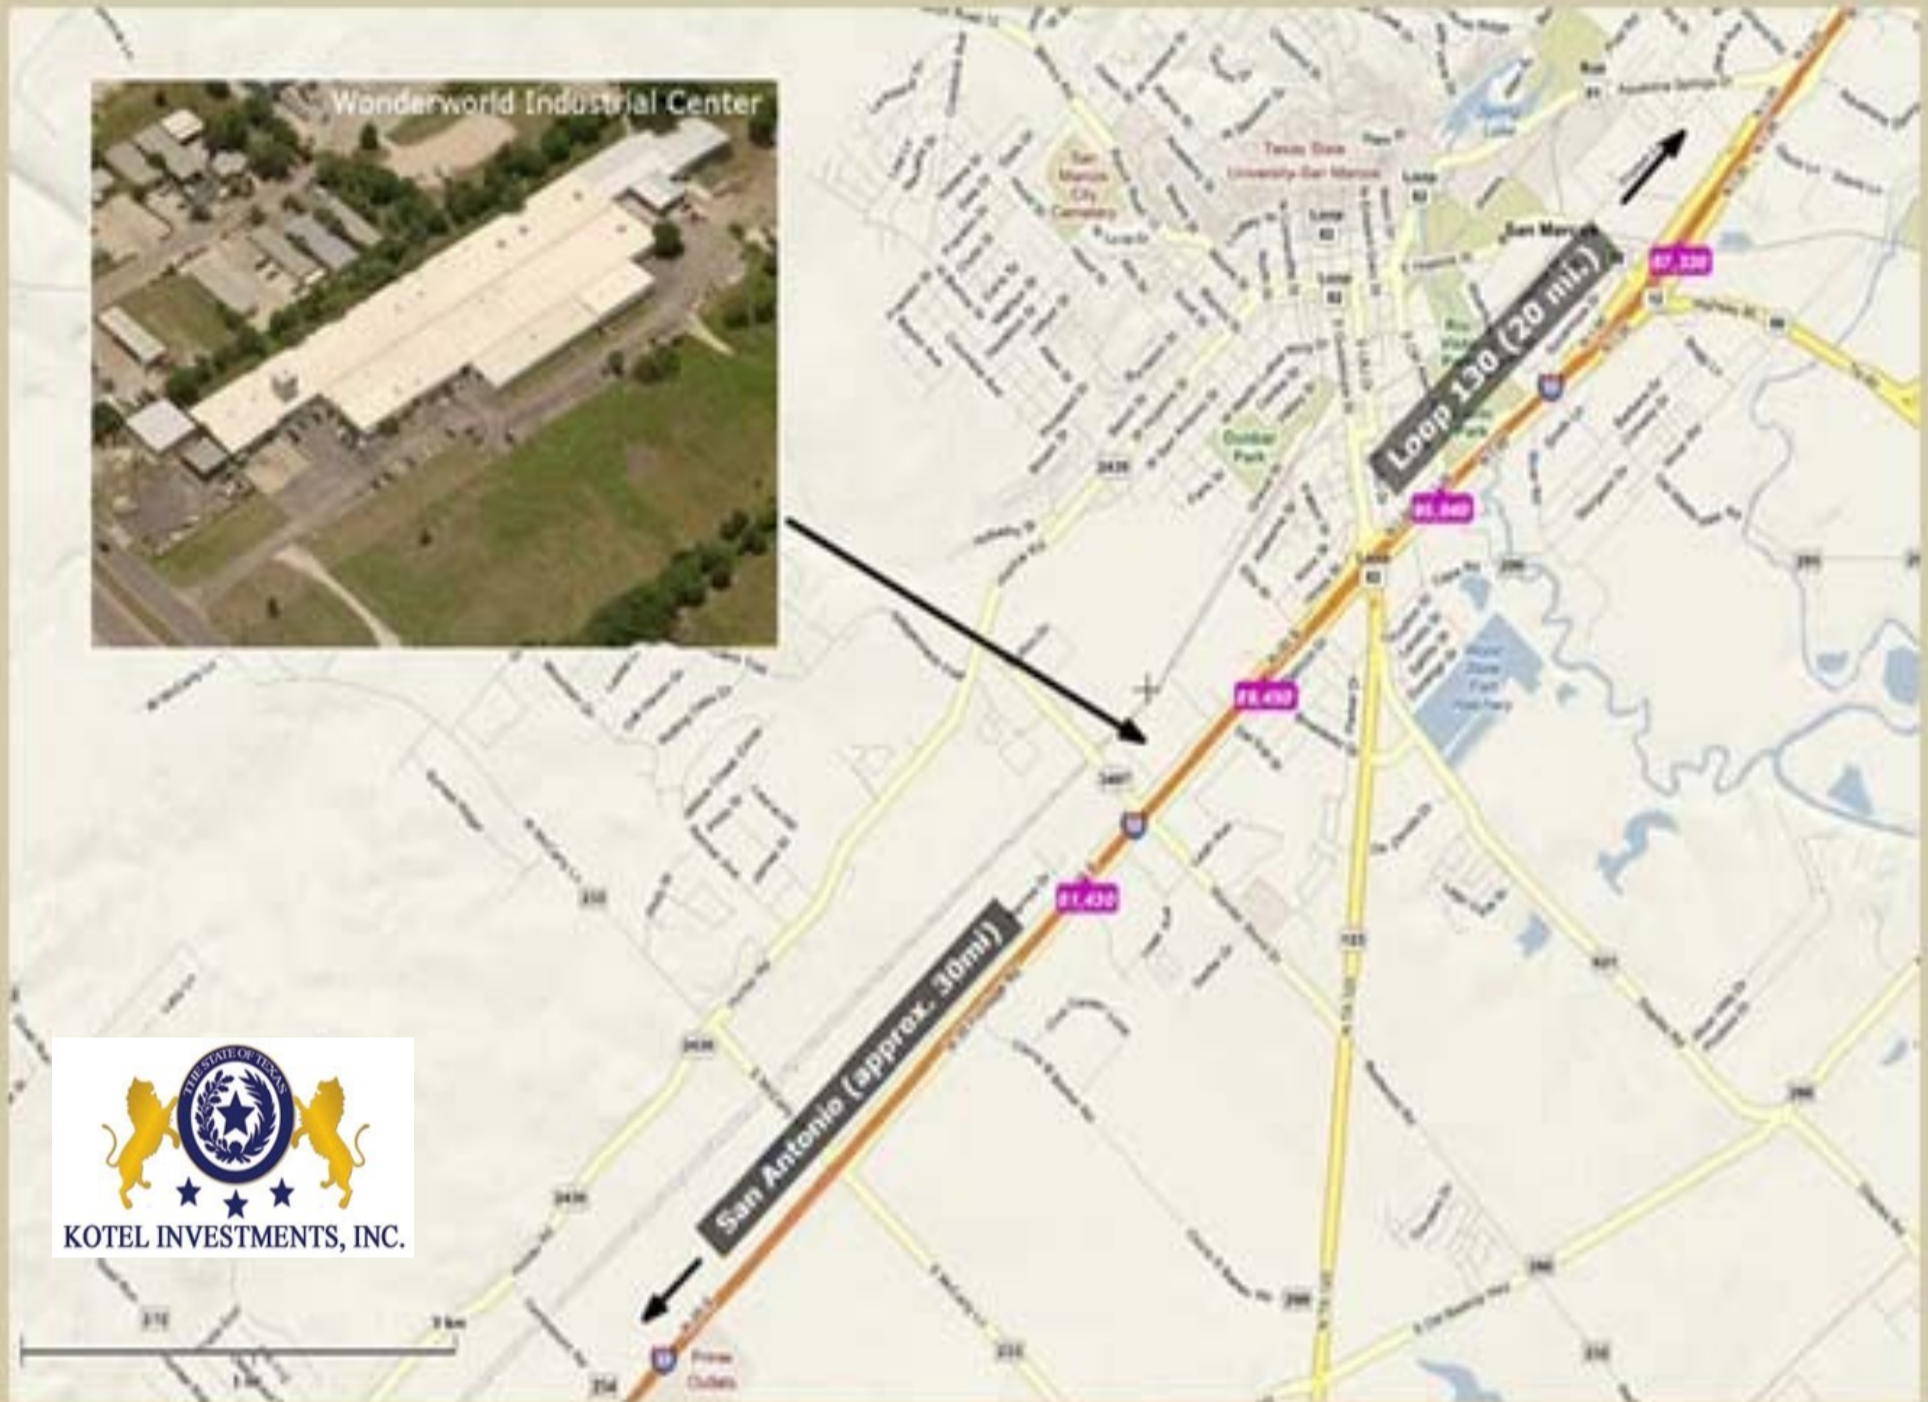

# Industrial Warehouse

1942 IH 35 South, San Marcos, TX 78666

KOTEL INVESTMENTS, INC.™

For More Information Call:  
(210) 535-1181

The information contained herein was obtained from sources believed reliable. However, Kotel Investment's, Inc. makes no guarantees, warranties or representations as to the completeness or accuracy thereof. The presentation of this property is made subject to errors, omissions, change of price or conditions prior to sale or lease or withdrawal without notice. All areas and dimensions are approximate.